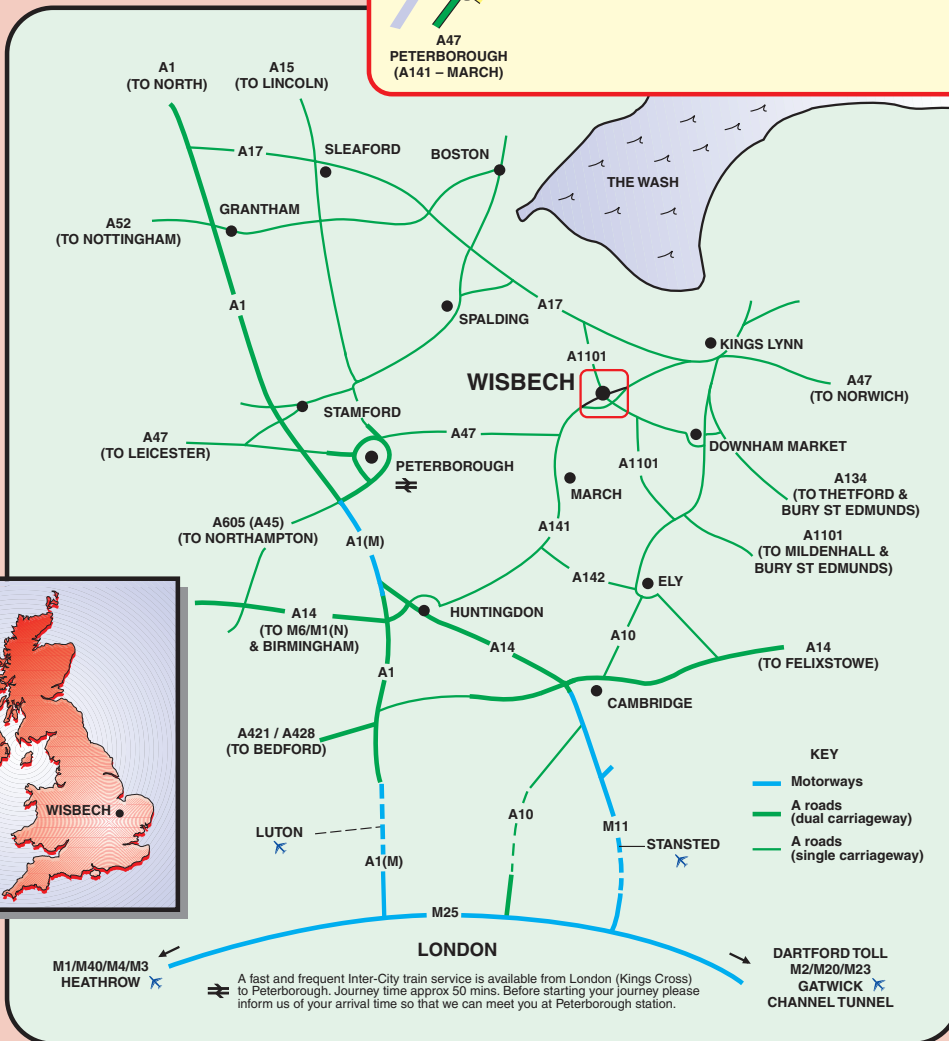

# anglia

www.anglia.com  
info@anglia.com

Tel : +44 (0)1945 47 47 47  
Fax : +44 (0)1945 47 48 49

Sandall Road  
Wisbech  
PE13 2PS UK

**SHADED BUILDINGS AND TOGETHER WITH THEIR ASSOCIATED LAND BELONG TO ANGLIA**